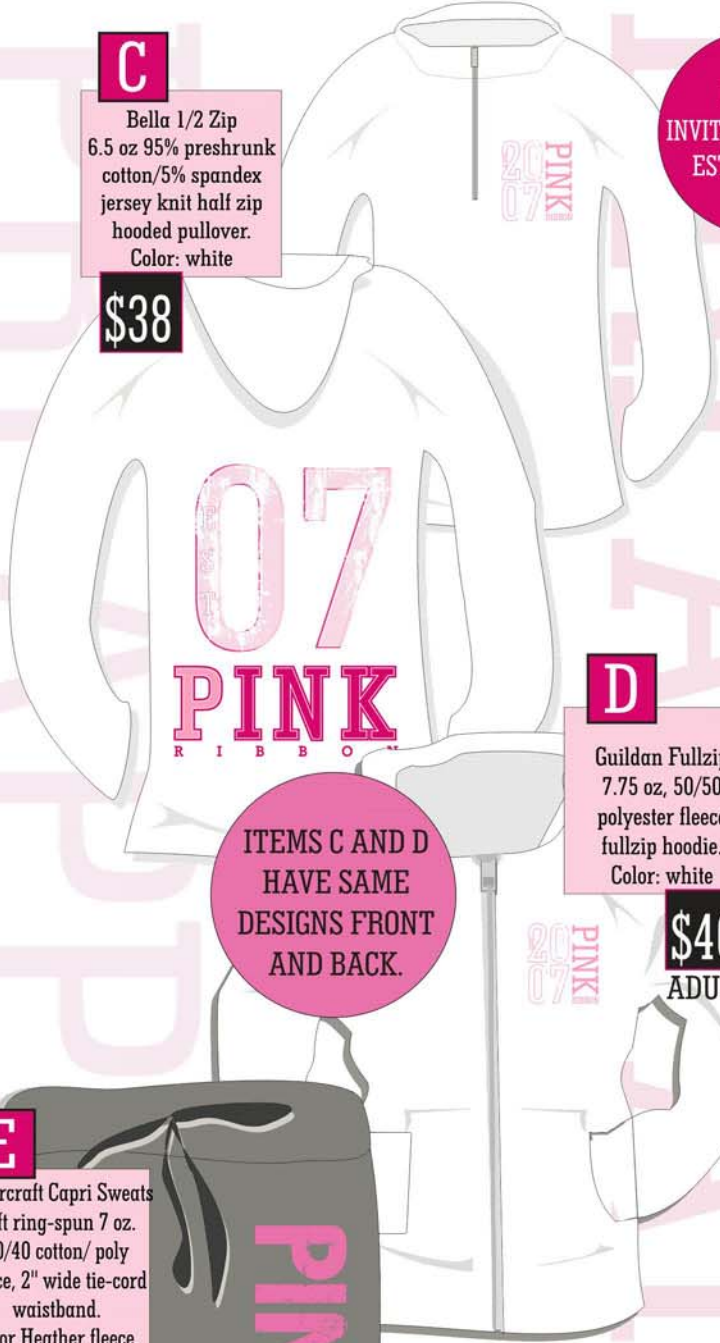

FAX  
Your Order to KGDC  
Orders taken through  
**TUESDAY,**  
FEBRUARY 17th  
FAX 913.764.6701

PRE ORDER SIGN UP  
**KGDC Pink Ribbon**  
I n v i t a t i o n a l EST 2007

**A**

Guildan Tee  
6.1oz 100% pre  
shrunk cotton  
jersey knit tee.  
Color: Heliconia

**\$18**

PRI  
Team Names  
on back

**B**

Bella Tank Top  
5.8 oz 100% combed  
ring-spun cotton  
1x1 baby rib knit  
tank top.  
Color Black

**\$20**

**C**

Bella 1/2 Zip  
6.5 oz 95% preshrunk  
cotton/5% spandex  
jersey knit half zip  
hooded pullover.  
Color: white

**\$38**

ITEMS C AND D  
HAVE SAME  
DESIGNS FRONT  
AND BACK.

PINK  
RIBBON  
INVITATIONAL WAS  
ESTABLISHED  
IN 2007

**D**

Guildan Fullzip  
7.75 oz, 50/50  
polyester fleece  
fullzip hoodie.  
Color: white

YOUTH  
**\$38**

**\$40**  
ADULT

**E**

Boxercraft Capri Sweats  
Soft ring-spun 7 oz.  
60/40 cotton/poly  
fleece, 2" wide tie-cord  
waistband.  
Color Heather fleece.

**\$28**